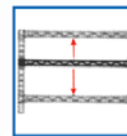

Wire Shelving

Material	Stainless Steel		Chrome	
Model	BJY-3621-6SS	BJY-3621-5C	BJY-3621-6C	
Dimension (mm)	910 x 530 x 1803	910 x 530 x 1600	910 x 530 x 1803	
Model		BJY-3624-5C	BJY-3624-6C	
Dimension (mm)		910 x 610 x 1600	910 x 610 x 1803	
Model	BJY-4221-6SS	BJY-4221-5C	BJY-4221-6C	
Dimension (mm)	1060 x 530 x 1803	1060 x 530 x 1600	1060 x 530 x 1803	
Model		BJY-4224-5C	BJY-4224-6C	
Dimension (mm)		1060 x 610 x 1600	1060 x 610 x 1803	
Model	BJY-4821-6SS	BJY-4821-5C	BJY-4821-6C	
Dimension (mm)	1220 x 530 x 1803	1220 x 530 x 1600	1220 x 530 x 1803	
Model		BJY-4824-5C	BJY-4824-6C	
Dimension (mm)		1220 x 610 x 1600	1220 x 610 x 1803	
Model	BJY-6021-6SS	BJY-6021-5C	BJY-6021-6C	
Dimension (mm)	1525 x 530 x 1803	1525 x 530 x 1600	1525 x 530 x 1803	
Model		BJY-6024-5C	BJY-6024-6C	
Dimension (mm)		1525 x 610 x 1600	1525 x 610 x 1803	
Model	BJY-7221-6SS	BJY-7221-5C	BJY-7221-6C	
Dimension (mm)	1825 x 530 x 1803	1825 x 530 x 1600	1825 x 530 x 1803	
Model		BJY-7224-5C	BJY-7224-6C	
Dimension (mm)		1825 x 610 x 1600	1825 x 610 x 1803	

INSTALLATION

Make the position on the post and then make an equivalent marks on the others.

Tap the plastic clip at the marks around the post.

Put the shelf around the posts from top to bottom.

Press the shelf down.

Assembled shelving

Assemble easily

Adjust simply

Adjust efficiently

Control easily

Use variously

Wire Shelving

- Provide the ideal storage solution.
- Come an extensive line of products providing multiple sizes and chrome colour.
- Open wire construction allows free air circulation.
- Allows greater visibility of stored items and greater light penetration.
- Adjustable to various heights easily.
- Each shelf supports up to 250kgs.