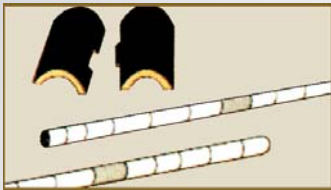

Tap the plastic clip at the marks around the post.