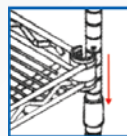

Wire Shelving

Material	Stainless Steel		Chrome	
Model	BJY-3621-6SS	BJY-3621-5C	BJY-3621-6C	
Dimension (mm)	910 x 530 x 1803	910 x 530 x 1600	910 x 530 x 1803	
Model		BJY-3624-5C	BJY-3624-6C	
Dimension (mm)		910 x 610 x 1600	910 x 610 x 1803	
Model	BJY-4221-6SS	BJY-4221-5C	BJY-4221-6C	
Dimension (mm)	1060 x 530 x 1803	1060 x 530 x 1600	1060 x 530 x 1803	
Model		BJY-4224-5C	BJY-4224-6C	
Dimension (mm)		1060 x 610 x 1600	1060 x 610 x 1803	
Model	BJY-4821-6SS	BJY-4821-5C	BJY-4821-6C	
Dimension (mm)	1220 x 530 x 1803	1220 x 530 x 1600	1220 x 530 x 1803	
Model		BJY-4824-5C	BJY-4824-6C	
Dimension (mm)		1220 x 610 x 1600	1220 x 610 x 1803	
Model	BJY-6021-6SS	BJY-6021-5C	BJY-6021-6C	
Dimension (mm)	1525 x 530 x 1803	1525 x 530 x 1600	1525 x 530 x 1803	
Model		BJY-6024-5C	BJY-6024-6C	
Dimension (mm)		1525 x 610 x 1600	1525 x 610 x 1803	
Model	BJY-7221-6SS	BJY-7221-5C	BJY-7221-6C	
Dimension (mm)	1825 x 530 x 1803	1825 x 530 x 1600	1825 x 530 x 1803	
Model		BJY-7224-5C	BJY-7224-6C	
Dimension (mm)		1825 x 610 x 1600	1825 x 610 x 1803	

INSTALLATION

Make the position on the post and then make an equivalent marks on the others.

Tap the plastic clip at the marks around the post.

Put the shelf around the posts from top to bottom.

Press the shelf down.

Assembled shelving

Assemble easily

Adjust simply

Adjust efficiently

Control easily

Use variously

Wire Shelving

- Provide the ideal storage solution.
- Come an extensive line of products providing multiple sizes and chrome colour.
- Open wire construction allows free air circulation.
- Allows greater visibility of stored items and greater light penetration.
- Adjustable to various heights easily.
- Each shelf supports up to 250kgs.