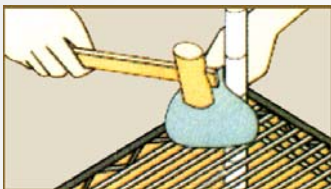

INSTALLATION

Make the position on the post and then make an equivalent marks on the others.

Tap the plastic clip at the marks around the post.

Put the shelf around the posts from top to bottom.

Press the shelf down.

Assembled shelving

Assemble easily

Adjust simply

Adjust efficiently

Control easily

Use variously

Wire Shelving

- Provide the ideal storage solution.
- Come an extensive line of products providing multiple sizes and chrome colour.
- Open wire construction allows free air circulation.
- Allows greater visibility of stored items and greater light penetration.
- Adjustable to various heights easily.
- Each shelf supports up to 250kgs.