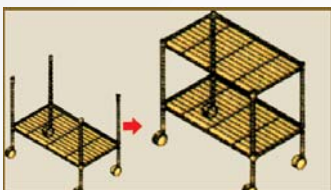

Wire Shelving

Material	Stainless Steel		Chrome	
Model	BJY-3621-6SS	BJY-3621-5C	BJY-3621-6C	
Dimension (mm)	910 x 530 x 1803	910 x 530 x 1600	910 x 530 x 1803	
Model		BJY-3624-5C	BJY-3624-6C	
Dimension (mm)		910 x 610 x 1600	910 x 610 x 1803	
Model	BJY-4221-6SS	BJY-4221-5C	BJY-4221-6C	
Dimension (mm)	1060 x 530 x 1803	1060 x 530 x 1600	1060 x 530 x 1803	
Model		BJY-4224-5C	BJY-4224-6C	
Dimension (mm)		1060 x 610 x 1600	1060 x 610 x 1803	
Model	BJY-4821-6SS	BJY-4821-5C	BJY-4821-6C	
Dimension (mm)	1220 x 530 x 1803	1220 x 530 x 1600	1220 x 530 x 1803	
Model		BJY-4824-5C	BJY-4824-6C	
Dimension (mm)		1220 x 610 x 1600	1220 x 610 x 1803	
Model	BJY-6021-6SS	BJY-6021-5C	BJY-6021-6C	
Dimension (mm)	1525 x 530 x 1803	1525 x 530 x 1600	1525 x 530 x 1803	
Model		BJY-6024-5C	BJY-6024-6C	
Dimension (mm)		1525 x 610 x 1600	1525 x 610 x 1803	
Model	BJY-7221-6SS	BJY-7221-5C	BJY-7221-6C	
Dimension (mm)	1825 x 530 x 1803	1825 x 530 x 1600	1825 x 530 x 1803	
Model		BJY-7224-5C	BJY-7224-6C	
Dimension (mm)		1825 x 610 x 1600	1825 x 610 x 1803	

INSTALLATION

Make the position on the post and then make an equivalent marks on the others.

Tap the plastic clip at the marks around the post.

Put the shelf around the posts from top to bottom.

Press the shelf down.

Assembled shelving

Assemble easily

Adjust simply

Adjust efficiently

Control easily

Use variously

Wire Shelving

- Provide the ideal storage solution.
- Come an extensive line of products providing multiple sizes and chrome colour.
- Open wire construction allows free air circulation.
- Allows greater visibility of stored items and greater light penetration.
- Adjustable to various heights easily.
- Each shelf supports up to 250kgs.