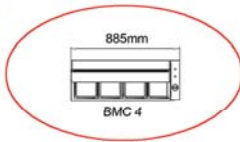

Stainless Steel Mini Bain Marie Counter With Food Tray

BMC 4

- Attractive functional units with sneeze guard and maintain foods at serving temperature.
- Made of stainless steel & easy thermostatically controlled.

Model	No. of Food Tray	Size of Food Tray (L x W x H) (mm)	Machine Dimension (L x W x H) (mm)	Packing Dimension (L x W x H) (mm)	Power (W)	Voltage, Frequency (V, Hz)	Weight (kg)	Option	Packing Volume (m³)
BMC 4	4	300 x 190 x 40	885 x 330 x 270	940 x 380 x 190	1000	220~240, 50 / 60	12	without cover	0.07
BMC 5	5	300 x 190 x 40	1083 x 330 x 270	1133 x 380 x 190	1200	220~240, 50 / 60	13.5	without cover	0.08
BMC 6	6	300 x 190 x 40	1275 x 330 x 270	1325 x 380 x 190	1400	220~240, 50 / 60	16	without cover	0.10
BMC 8	8	300 x 190 x 40	1670 x 330 x 270	1770 x 380 x 190	1600	220~240, 50 / 60	21	without cover	0.13
BMC 4WC	4	300 x 190 x 40	885 x 330 x 270	940 x 380 x 190	1000	220~240, 50 / 60	14	with cover	0.07
BMC 5WC	5	300 x 190 x 40	1083 x 330 x 270	1133 x 380 x 190	1200	220~240, 50 / 60	16.6	with cover	0.8
BMC 6WC	6	300 x 190 x 40	1275 x 330 x 270	1325 x 380 x 190	1400	220~240, 50 / 60	19.6	with cover	0.10
BMC 8WC	8	300 x 190 x 40	1670 x 330 x 270	1770 x 380 x 190	1600	220~240, 50 / 60	25.3	with cover	0.13

Stainless Steel Electrical Bain Marie

- Made of stainless steel & easy thermostatically controlled.
- Supply without foodpan.

Free Standing