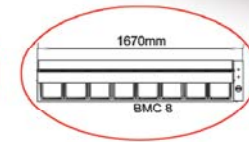

BMC 6

BMC 5

BMC 8

Front View

- Attractive functional units with sneeze guard and maintain foods at serving temperature.
- Made of stainless steel & easy thermostatically controlled.

Model	No. of Food Tray	Size of Food Tray (L x W x H) (mm)	Machine Dimension (L x W x H) (mm)	Packing Dimension (L x W x H) (mm)	Power (W)	Voltage, Frequency (V, Hz)	Weight (kg)	Option	Packing Volume (m ³)
BMC 4	4	300 x 190 x 40	885 x 330 x 270	940 x 380 x 190	1000	220~240, 50 / 60	12	without cover	0.07
BMC 5	5	300 x 190 x 40	1083 x 330 x 270	1133 x 380 x 190	1200	220~240, 50 / 60	13.5	without cover	0.08
BMC 6	6	300 x 190 x 40	1275 x 330 x 270	1325 x 380 x 190	1400	220~240, 50 / 60	16	without cover	0.10
BMC 8	8	300 x 190 x 40	1670 x 330 x 270	1770 x 380 x 190	1600	220~240, 50 / 60	21	without cover	0.13
BMC 4WC	4	300 x 190 x 40	885 x 330 x 270	940 x 380 x 190	1000	220~240, 50 / 60	14	with cover	0.07
BMC 5WC	5	300 x 190 x 40	1083 x 330 x 270	1133 x 380 x 190	1200	220~240, 50 / 60	16.6	with cover	0.8
BMC 6WC	6	300 x 190 x 40	1275 x 330 x 270	1325 x 380 x 190	1400	220~240, 50 / 60	19.6	with cover	0.10
BMC 8WC	8	300 x 190 x 40	1670 x 330 x 270	1770 x 380 x 190	1600	220~240, 50 / 60	25.3	with cover	0.13

Stainless Steel Electrical Bain Marie

- Made of stainless steel & easy thermostatically controlled.
- Supply without foodpan.

Free Standing

Model	No. of Food Pan	Machine Dimension (L x W x H) (mm)	Wattage (W)	Voltage, Frequency (V, Hz)	Weight (kg)
BM 3	3 full size or 6 half size	1220 x 760 x 840	3000	220~240, 50 / 60	38
BM 4	4 full size or 8 half size	1525 x 760 x 840	3000	220~240, 50 / 60	45
BM 5	5 full size or 10 half size	1830 x 760 x 840	3000	220~240, 50 / 60	51
BM 6	6 full size or 12 half size	2135 x 760 x 840	3000	220~240, 50 / 60	58
BM 15	15 half size	1830 x 965 x 840	3000	220~240, 50 / 60	61
BM 18	18 half size	2135 x 965 x 840	3000	220~240, 50 / 60	69
BM 21	21 half size	2440 x 965 x 840	3000	220~240, 50 / 60	77