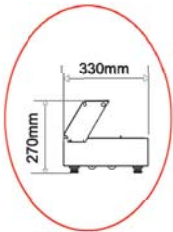

BMC 6

Side View