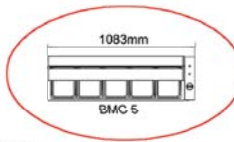

BMC 6

BMC 5

BMC 8

Front View

- Attractive functional units with sneeze guard and maintain foods at serving temperature.
- Made of stainless steel & easy thermostatically controlled.

Model	No. of Food Tray	Size of Food Tray (L x W x H) (mm)	Machine Dimension (L x W x H) (mm)	Packing Dimension (L x W x H) (mm)	Power (W)	Voltage, Frequency (V, Hz)	Weight (kg)	Option	Packing Volume (m ³)
BMC 4	4	300 x 190 x 40	885 x 330 x 270	940 x 380 x 190	1000	220~240, 50 / 60	12	without cover	0.07
BMC 5	5	300 x 190 x 40	1083 x 330 x 270	1133 x 380 x 190	1200	220~240, 50 / 60	13.5	without cover	0.08
BMC 6	6	300 x 190 x 40	1275 x 330 x 270	1325 x 380 x 190	1400	220~240, 50 / 60	16	without cover	0.10
BMC 8	8	300 x 190 x 40	1670 x 330 x 270	1770 x 380 x 190	1600	220~240, 50 / 60	21	without cover	0.13
BMC 4WC	4	300 x 190 x 40	885 x 330 x 270	940 x 380 x 190	1000	220~240, 50 / 60	14	with cover	0.07
BMC 5WC	5	300 x 190 x 40	1083 x 330 x 270	1133 x 380 x 190	1200	220~240, 50 / 60	16.6	with cover	0.8
BMC 6WC	6	300 x 190 x 40	1275 x 330 x 270	1325 x 380 x 190	1400	220~240, 50 / 60	19.6	with cover	0.10
BMC 8WC	8	300 x 190 x 40	1670 x 330 x 270	1770 x 380 x 190	1600	220~240, 50 / 60	25.3	with cover	0.13

Stainless Steel Electrical Bain Marie

- Made of stainless steel & easy thermostatically controlled.
- Supply without foodpan.

Free Standing

Model	No. of Food Pan	Machine Dimension (L x W x H) (mm)	Wattage (W)	Voltage, Frequency (V, Hz)	Weight (kg)
BM 3	3 full size or 6 half size	1220 x 760 x 840	3000	220~240, 50 / 60	38
BM 4	4 full size or 8 half size	1525 x 760 x 840	3000	220~240, 50 / 60	45
BM 5	5 full size or 10 half size	1830 x 760 x 840	3000	220~240, 50 / 60	51
BM 6	6 full size or 12 half size	2135 x 760 x 840	3000	220~240, 50 / 60	58
BM 15	15 half size	1830 x 965 x 840	3000	220~240, 50 / 60	61
BM 18	18 half size	2135 x 965 x 840	3000	220~240, 50 / 60	69
BM 21	21 half size	2440 x 965 x 840	3000	220~240, 50 / 60	77