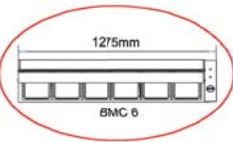

BMC 6

BMC 5

BMC 8

Front View

- Attractive functional units with sneeze guard and maintain foods at serving temperature.
- Made of stainless steel & easy thermostatically controlled.

Model	No. of Food Tray	Size of Food Tray (L x W x H) (mm)	Machine Dimension (L x W x H) (mm)	Packing Dimension (L x W x H) (mm)	Power (W)	Voltage, Frequency (V, Hz)	Weight (kg)	Option	Packing Volume (m ³)
BMC 4	4	300 x 190 x 40	885 x 330 x 270	940 x 380 x 190	1000	220~240, 50 / 60	12	without cover	0.07
BMC 5	5	300 x 190 x 40	1083 x 330 x 270	1133 x 380 x 190	1200	220~240, 50 / 60	13.5	without cover	0.08
BMC 6	6	300 x 190 x 40	1275 x 330 x 270	1325 x 380 x 190	1400	220~240, 50 / 60	16	without cover	0.10
BMC 8	8	300 x 190 x 40	1670 x 330 x 270	1770 x 380 x 190	1600	220~240, 50 / 60	21	without cover	0.13
BMC 4WC	4	300 x 190 x 40	885 x 330 x 270	940 x 380 x 190	1000	220~240, 50 / 60	14	with cover	0.07
BMC 5WC	5	300 x 190 x 40	1083 x 330 x 270	1133 x 380 x 190	1200	220~240, 50 / 60	16.6	with cover	0.8
BMC 6WC	6	300 x 190 x 40	1275 x 330 x 270	1325 x 380 x 190	1400	220~240, 50 / 60	19.6	with cover	0.10
BMC 8WC	8	300 x 190 x 40	1670 x 330 x 270	1770 x 380 x 190	1600	220~240, 50 / 60	25.3	with cover	0.13

Stainless Steel Electrical Bain Marie

- Made of stainless steel & easy thermostatically controlled.
- Supply without foodpan.

Free Standing

Model	No. of Food Pan	Machine Dimension (L x W x H) (mm)	Wattage (W)	Voltage, Frequency (V, Hz)	Weight (kg)
BM 3	3 full size or 6 half size	1220 x 760 x 840	3000	220~240, 50 / 60	38
BM 4	4 full size or 8 half size	1525 x 760 x 840	3000	220~240, 50 / 60	45
BM 5	5 full size or 10 half size	1830 x 760 x 840	3000	220~240, 50 / 60	51
BM 6	6 full size or 12 half size	2135 x 760 x 840	3000	220~240, 50 / 60	58
BM 15	15 half size	1830 x 965 x 840	3000	220~240, 50 / 60	61
BM 18	18 half size	2135 x 965 x 840	3000	220~240, 50 / 60	69
BM 21	21 half size	2440 x 965 x 840	3000	220~240, 50 / 60	77