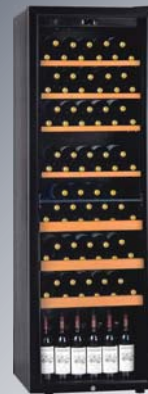

Wine Chiller

Model	BJY-350L/150
System	Piping
Temperature °C (Celsius)	10-18
External Dimension (mm)	595 x (600 + 35) x 1835
Packing Dimension (mm)	695 x 660 x 1920
Gross Volume (750ml)	150
Power (V/Hz)	220 ~ 240 / 50
Net Weight (kgs)	97
Gross Weight (kgs)	115
Activated Charcoal Filter	YES
Key Lock	YES
Lighting	ESB
Unit for 20ft Container	21
Unit for 40ft Container	54

Note : ESB = Energy Saving Bulbs